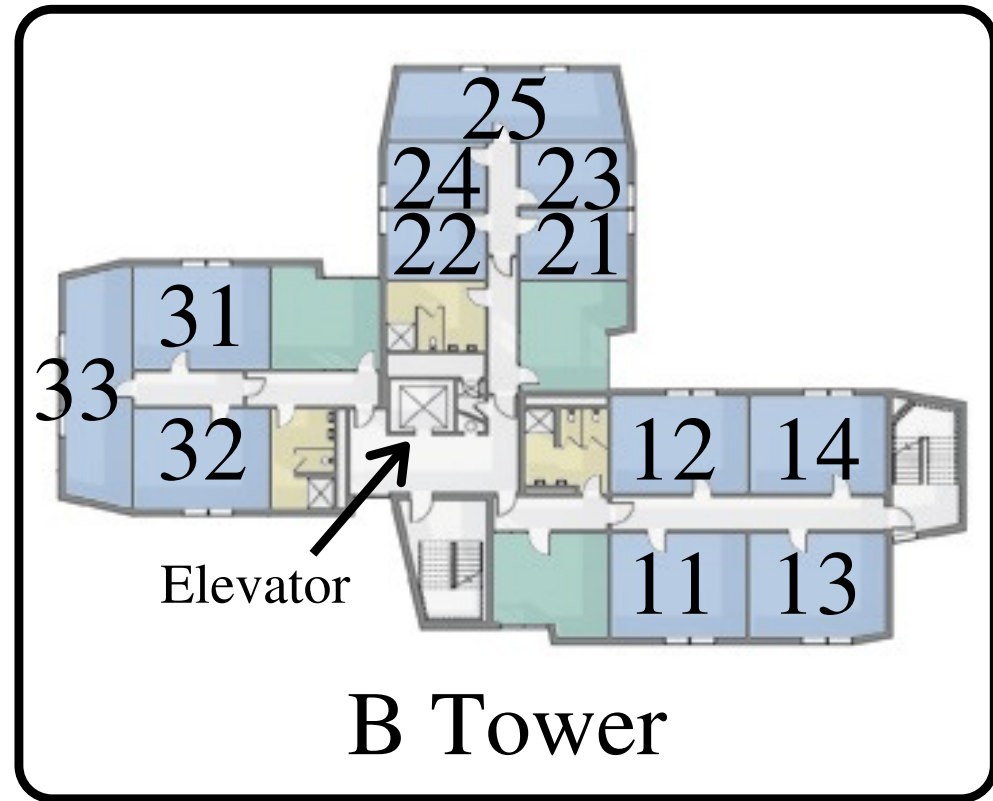

# Berkshire Towers Sample Floor Plan

Color Key:  
Blue = Bedroom  
Green = Suite Lounge  
Yellow = Suite Bathroom

## Back Side of Building

A Tower

B Tower

Church St. & Front Side of Building