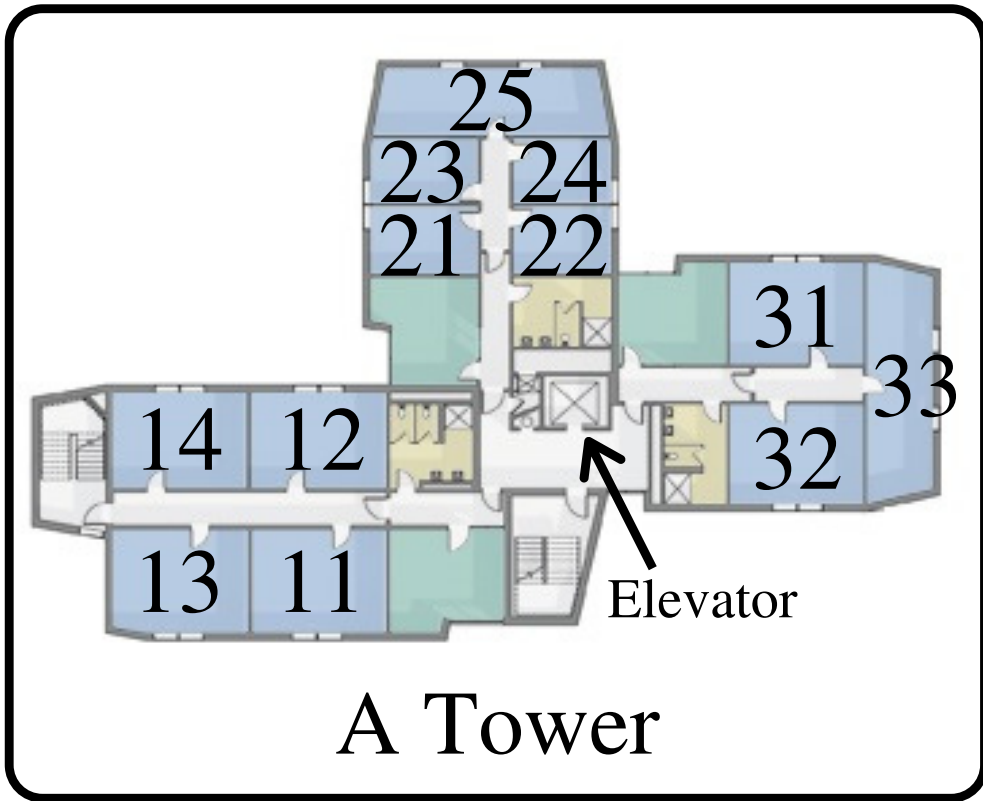

# Berkshire Towers Sample Floor Plan

Color Key:  
Blue = Bedroom  
Green = Suite Lounge  
Yellow = Suite Bathroom

## Back Side of Building

A Tower

B Tower

Church St. & Front Side of Building