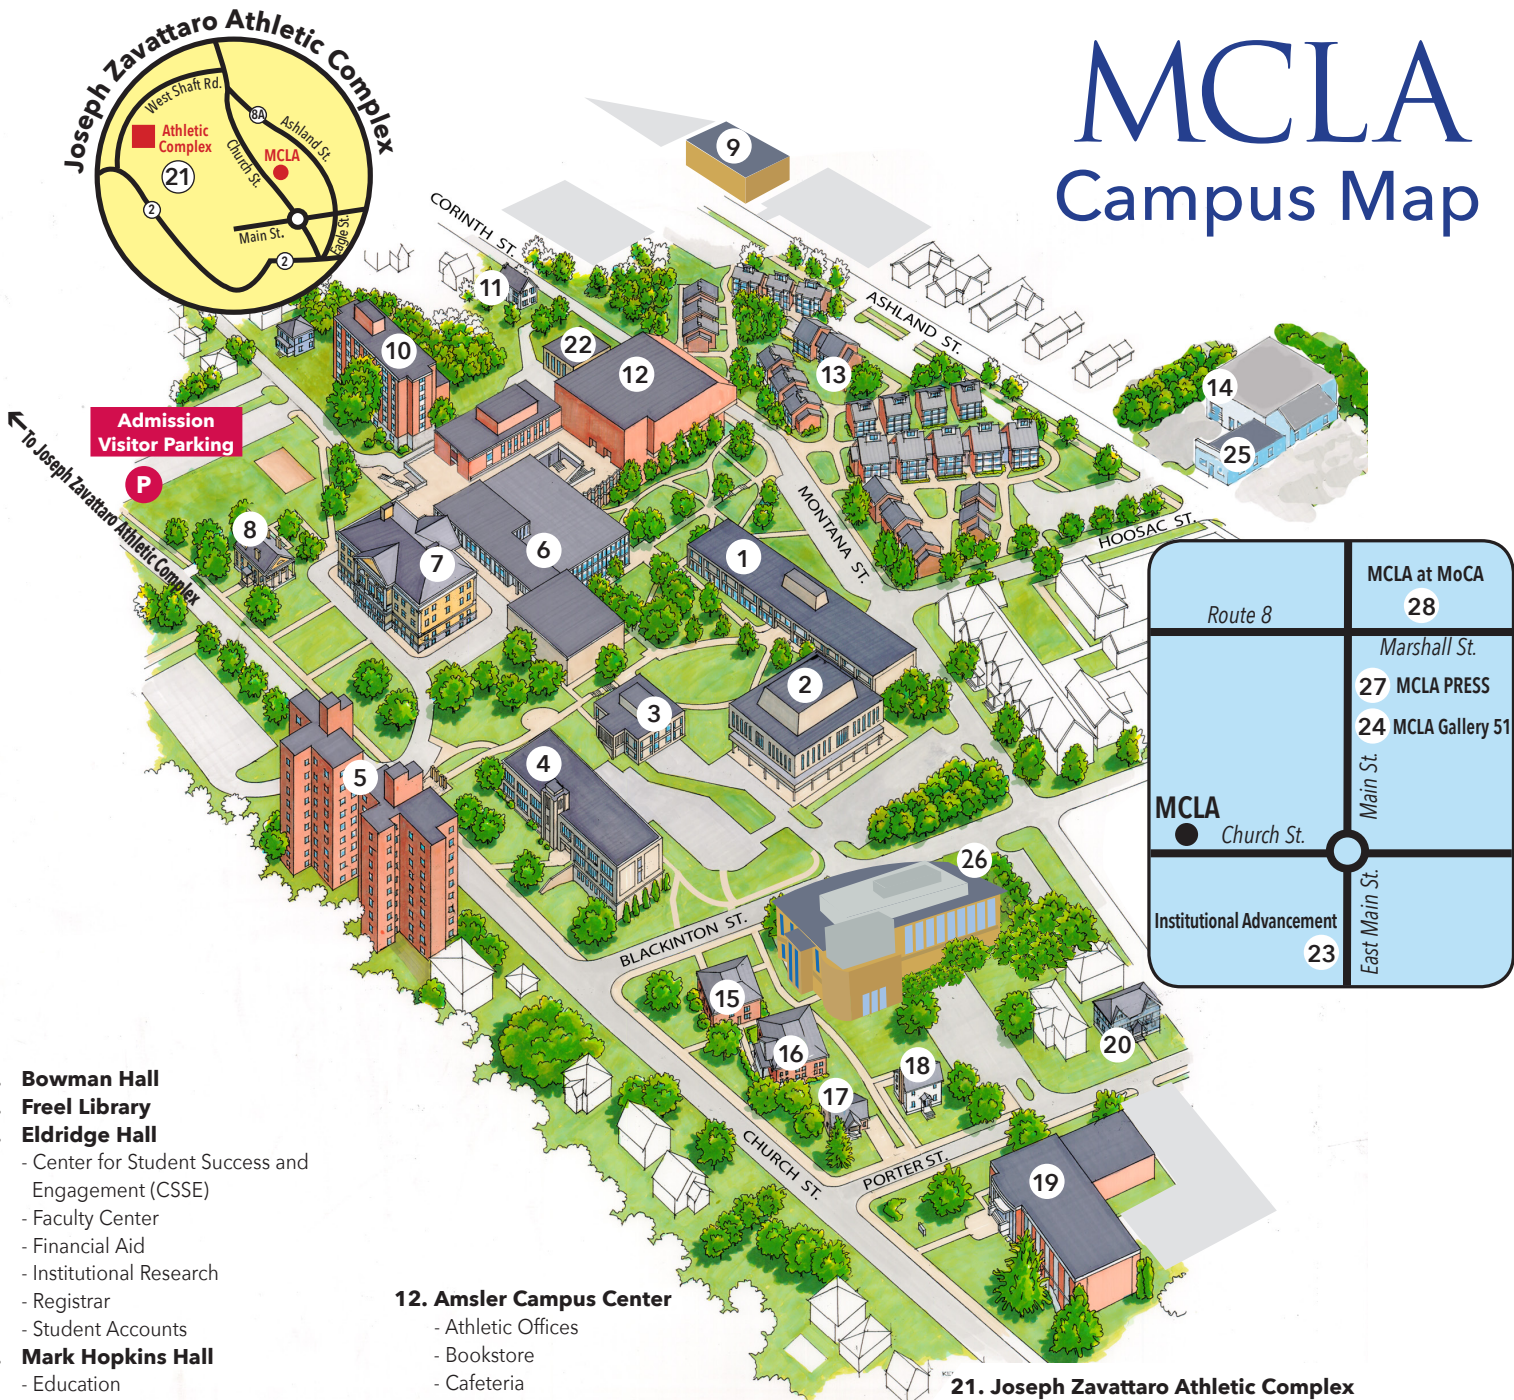

MCLA Campus Map

- 1. Bowman Hall**
- 2. Freel Library**
- 3. Eldridge Hall**
 - Center for Student Success and Engagement (CSSE)
 - Faculty Center
 - Financial Aid
 - Institutional Research
 - Registrar
 - Student Accounts
- 4. Mark Hopkins Hall**
 - Education
 - English/Communications
 - Honors Center
 - Human Resources
 - TV Studio
- 5. Berkshire Towers**
 - Student Housing
- 6. Venable Hall**
 - Athletic Training
 - Physical Education
 - Venable Gym
 - Venable Theatre
- 7. Murdock Hall**
 - Academic Technology Center
 - Business Administration
 - Computer Science
 - Computer Support Services
 - Sociology/Anthropology/Social Work
- 8. Smith House**
 - Office of Admission
- 9. Facilities Management**
- 10. Hoosac Hall**
 - Student Housing
- 11. Administration & Finance**

- 21. Joseph Zavattaro Athletic Complex**
 - Ron Shewcraft Turf Field: Men's & Women's Soccer, Women's Lacrosse
 - Baseball Field
 - Softball Field
 - Tennis Courts
- 22. Power Plant**
- 23. Institutional Advancement/Alumni Relations**
 - located at 228 East Main Street in North Adams
- 24. MCLA Gallery 51**
 - located at 51 Main Street in North Adams
- 25. Public Safety**
- 26. Feigenbaum Center for Science and Innovation**
 - Biology
 - Chemistry
 - Environmental Studies & Geography
 - Math
 - Physics
 - Psychology
- 27. MCLA "PRESS" Gallery**
 - located at 49 Main Street in North Adams
- 28. MCLA at MoCA**
 - located at MASS MoCA 87 Marshall Street in North Adams

Route 8	MCLA at MoCA 28
	Marshall St.
	27 MCLA PRESS
	24 MCLA Gallery 51
MCLA	Main St.
● Church St.	
Institutional Advancement 23	East Main St.